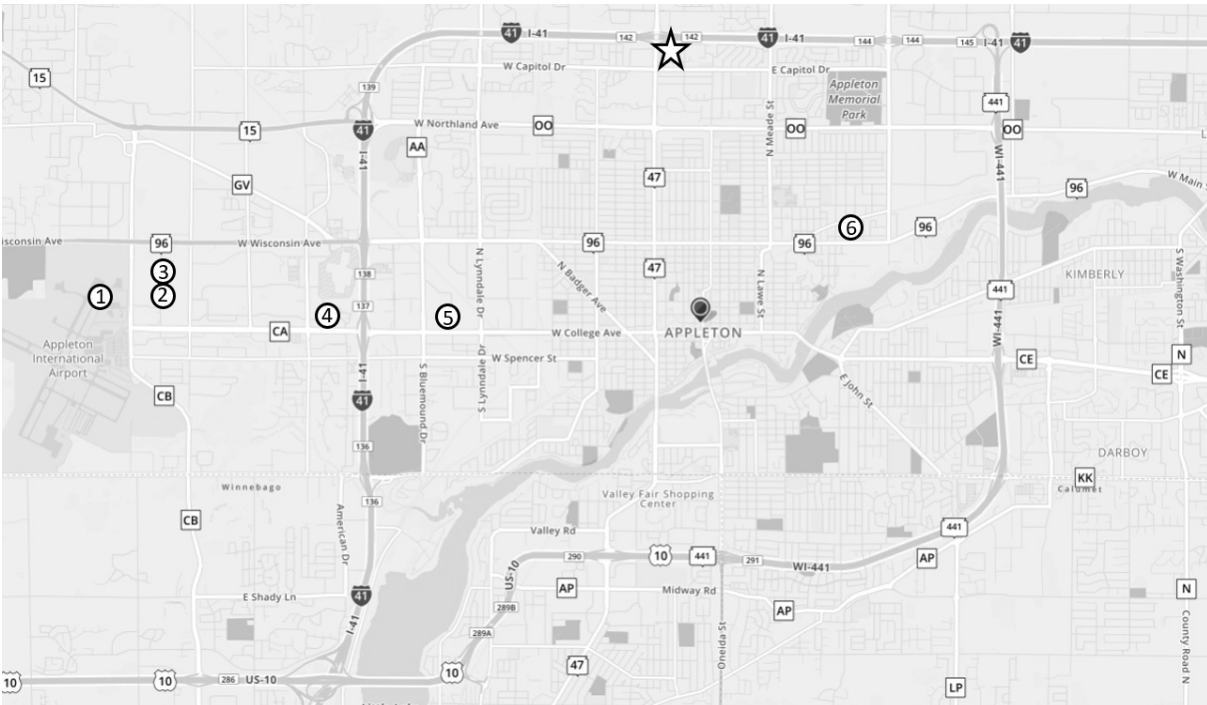

Transit 15 passenger-\$159/day or \$999/week (\$95/day or \$499/week)

Mark Breckheimer

Les Stumpf Ford

Rent-A-Car

920-731-5050

rental@stumpfford.com

Transportation

Rental Car Locations